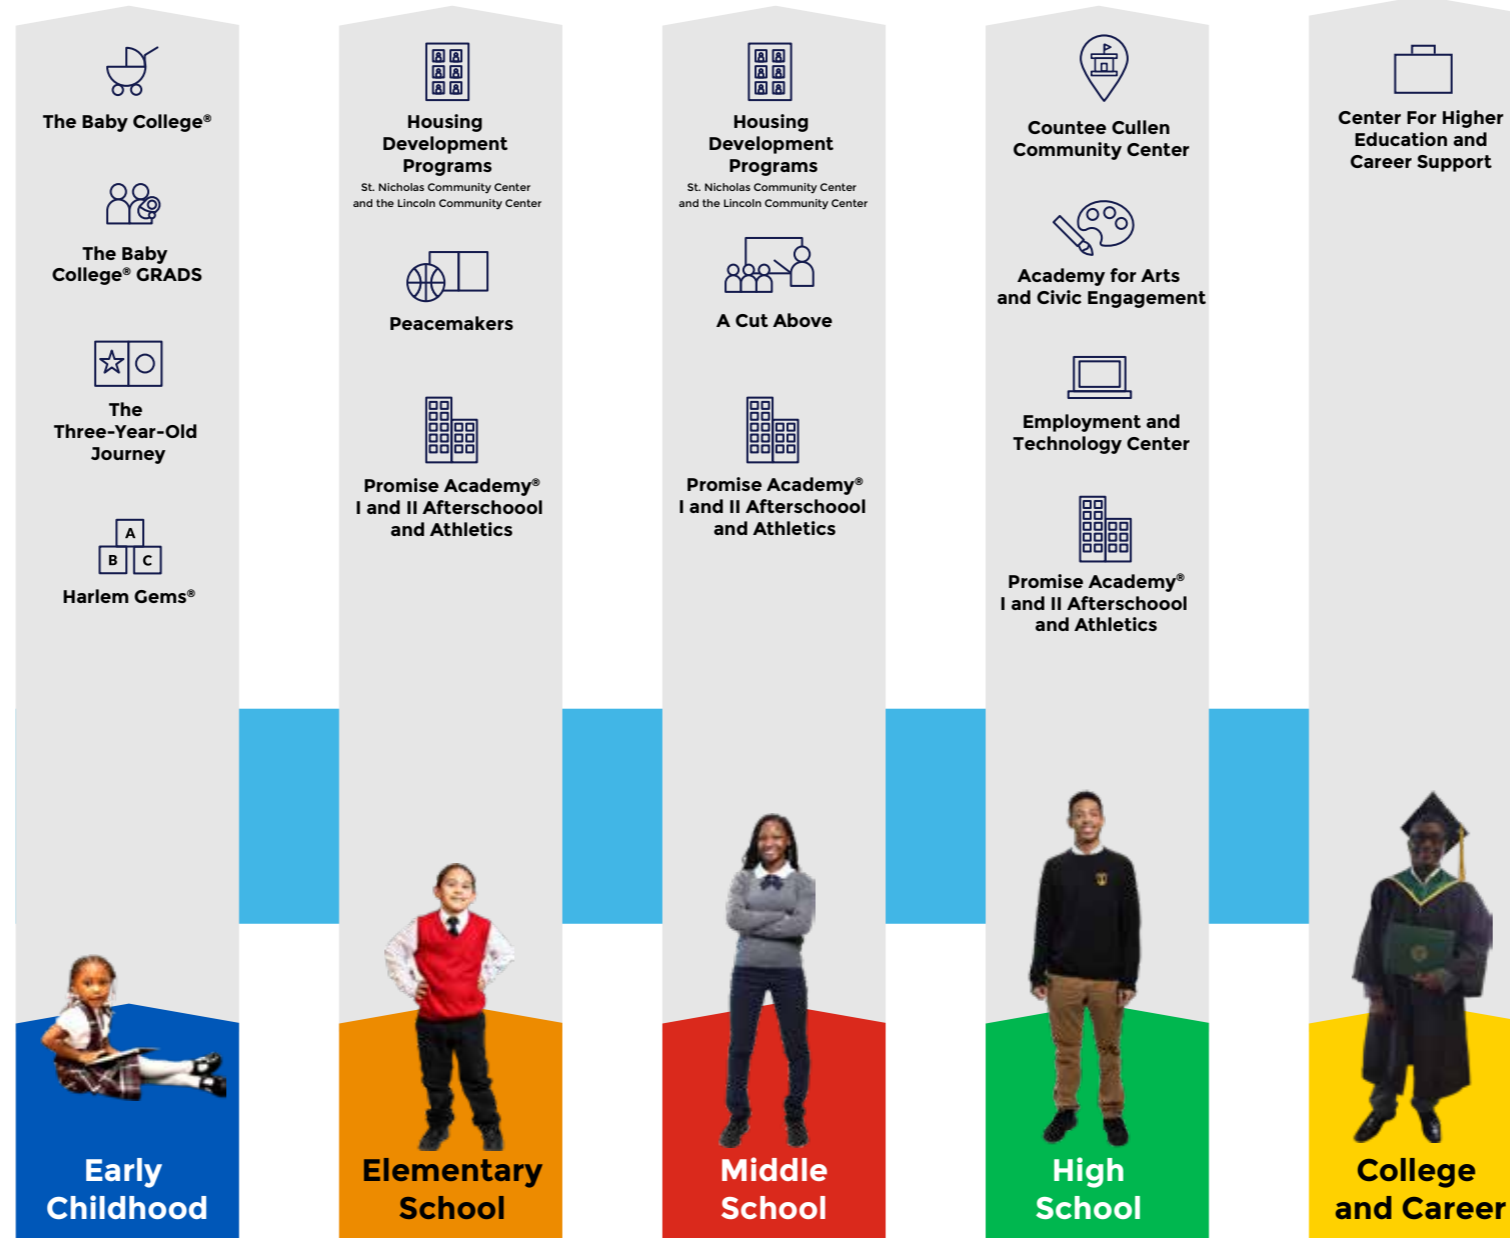

Education & Youth Programs

Health & Wellness Programs

Healthy Harlem (Apple icon) Wellness (Heart icon)

Family & Community Engagement Programs

Harlem Armory (Basketball icon) Geoffrey Canada Community Center (Building icon) 245 Westside Community Center (Building icon) Community Pride (Group of people icon)

National Programs

Practitioners Institute (Group of people icon) William Julius Wilson Institute (Building icon)

Education & Youth Programs

**Early
Childhood**

**Elementary
School**

**Middle
School**

**High
School**

**College
and Career**

Health & Wellness Programs

Family & Community Engagement Programs

Education & Youth Programs

Health & Wellness Programs

- Healthy Harlem
- Wellness

Family & Community Engagement Programs