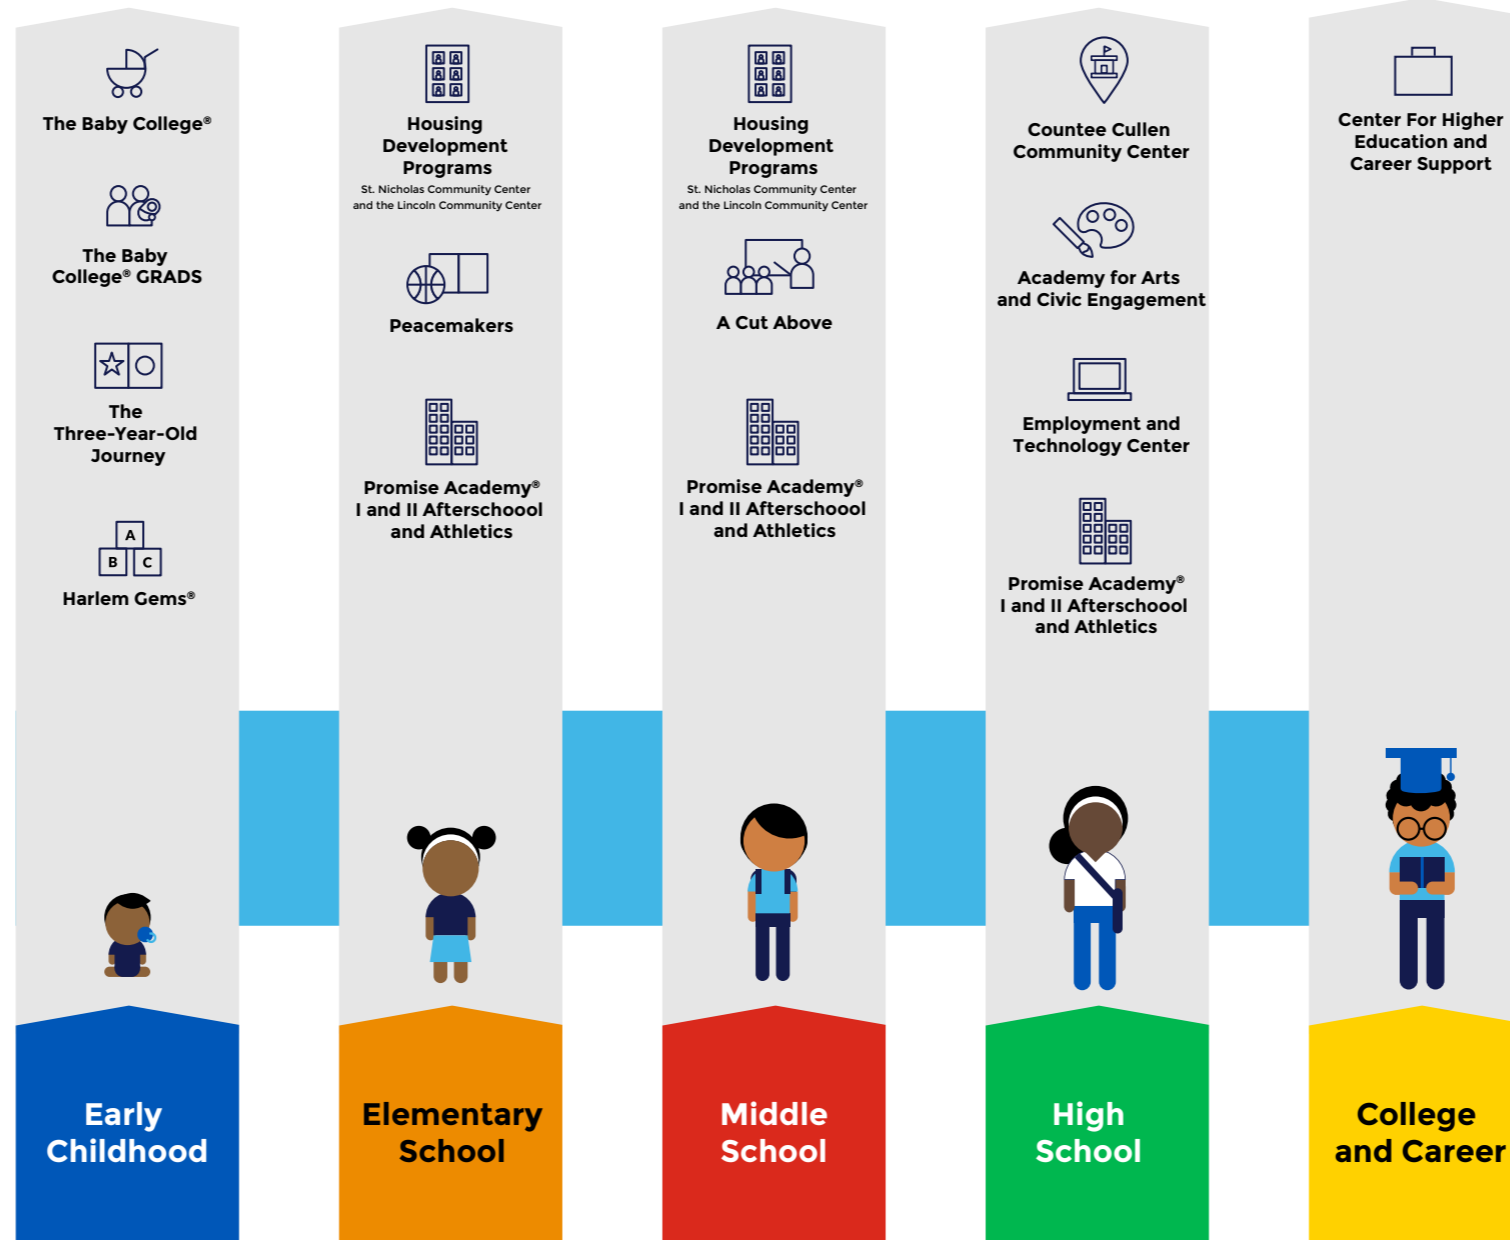

Education & Youth Programs

Health & Wellness Programs

Healthy Harlem (Apple icon) Wellness (Heart icon)

Family & Community Engagement Programs

Harlem Armory (Basketball icon) Geoffrey Canada Community Center (Building icon) 245 Westside Community Center (Building icon) Community Pride (Group of people icon)

National Programs

Practitioners Institute (Group of people icon) William Julius Wilson Institute (Building icon)

Education & Youth Programs

**Early
Childhood**

**Elementary
School**

**Middle
School**

**High
School**